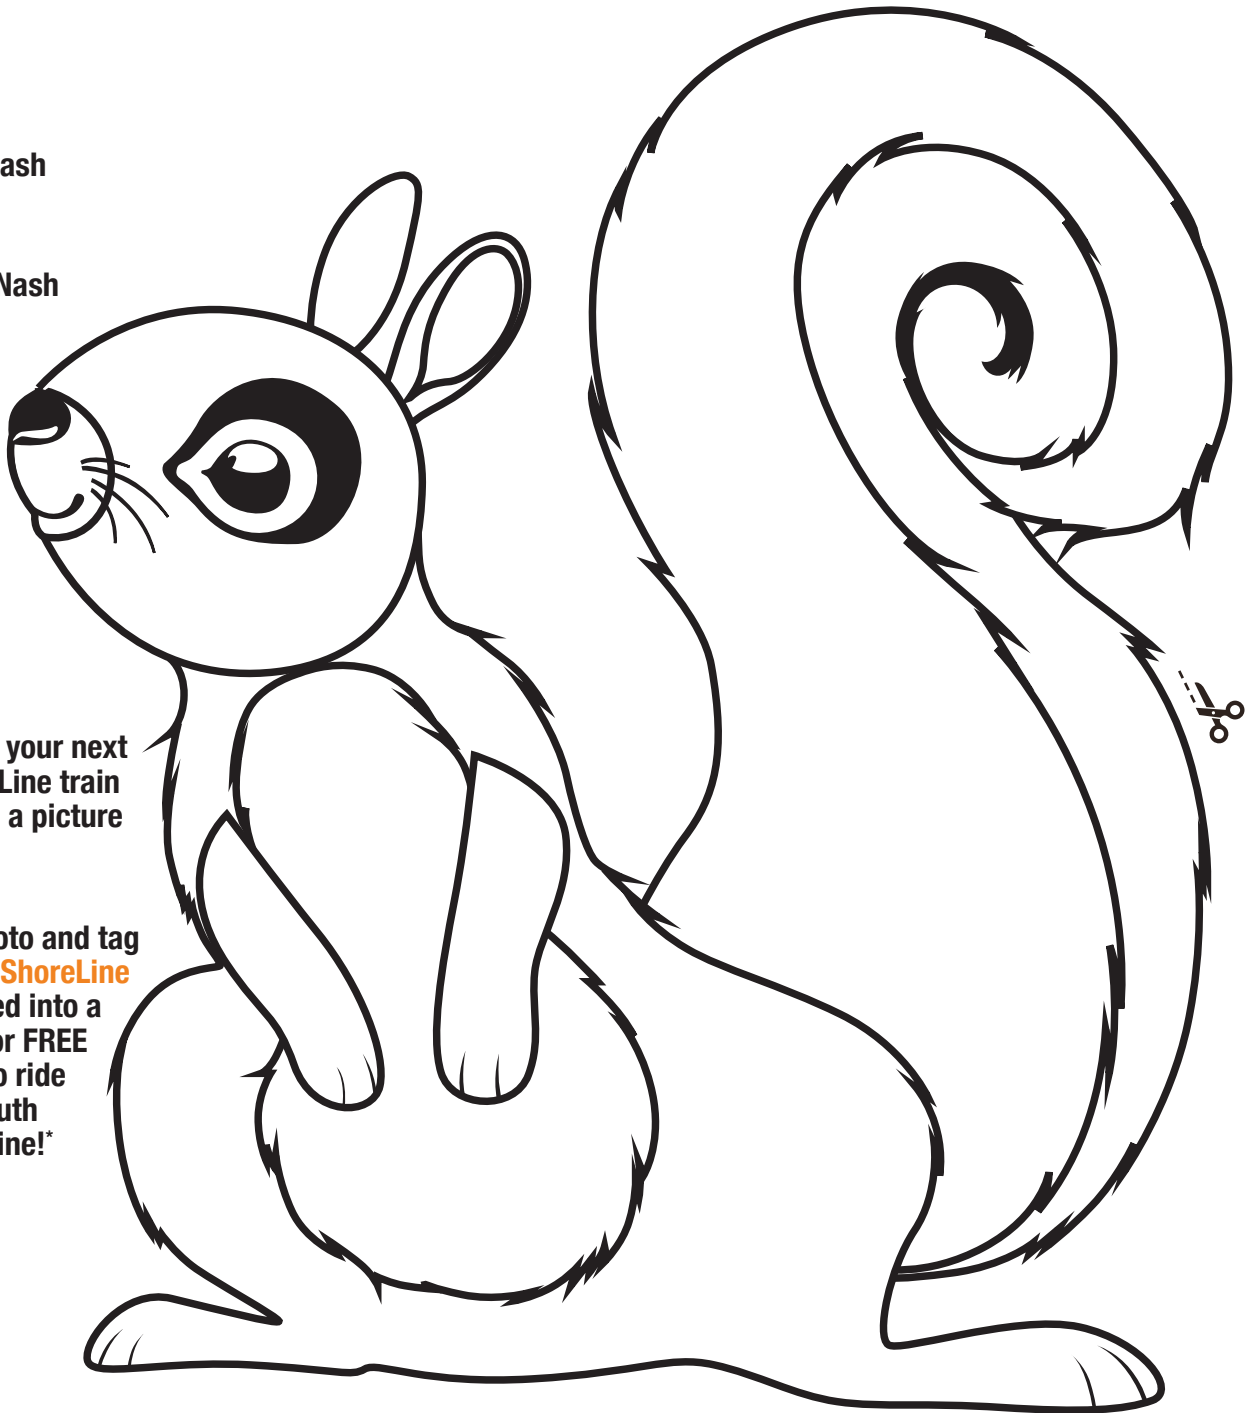

Kit

THE FOX

1

Color Kit

2

Cut out Kit

3

Take Kit on your next South Shore Line train ride and take a picture

4

Share your photo and tag us @MySouthShoreLine to be entered into a drawing for FREE tickets to ride the South Shore Line!*

Nash THE SQUIRREL

1

Color Nash

2

Cut out Nash

2

Take Nash on your next South Shore Line train ride and take a picture

3

Share your photo and tag us [@MySouthShoreLine](https://www.instagram.com/MySouthShoreLine) to be entered into a drawing for FREE tickets to ride the South Shore Line!*

4

Share your photo and tag us [@MySouthShoreLine](https://www.instagram.com/MySouthShoreLine) to be entered into a drawing for FREE tickets to ride the South Shore Line!

Rex

THE HAWK

1

Color Rex

2

Cut out Rex