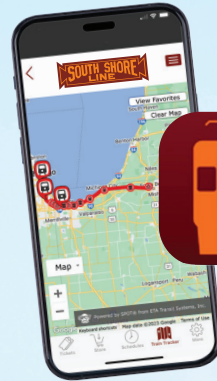

TRAILS

Ride your bike along Lakeshore Drive in Chicago, explore the trails along the Indiana Dunes National Park, and experience vibrant downtown South Bend.

South Bend Airport

- East Bank Trail
- Northside Trail
- Riverside Trail
- West Bank Walkway
- LaSalle Trail

57th Street

Museum Campus

Van Buren Street

Millennium Station

- Lakefront Trail

DESTINATIONS

- Dune Park
- Dunes National Park
- Dunes State Park
- Porter Beach

LEARN MORE @

- SouthShoreCVA.com
- IndianaDunes.com
- MichiganCityLaPorte.com
- VisitSouthBend.com

TRAILS AND DESTINATIONS

GET YOUR TICKETS

TWO CONVENIENT WAYS TO PURCHASE TICKETS

South Shore Mobile App
DEBIT/CREDIT CARDS ONLY

Ticket vending machines located on train platforms or in stations

BIKE RACKS ARE IN SPECIFIED TRAIN CARS
FREE OF CHARGE

FIRST COME, FIRST SERVED

MySouthShoreLine.com

Bike

● Bicycle Platform ⊘ Bicycles Not Permitted