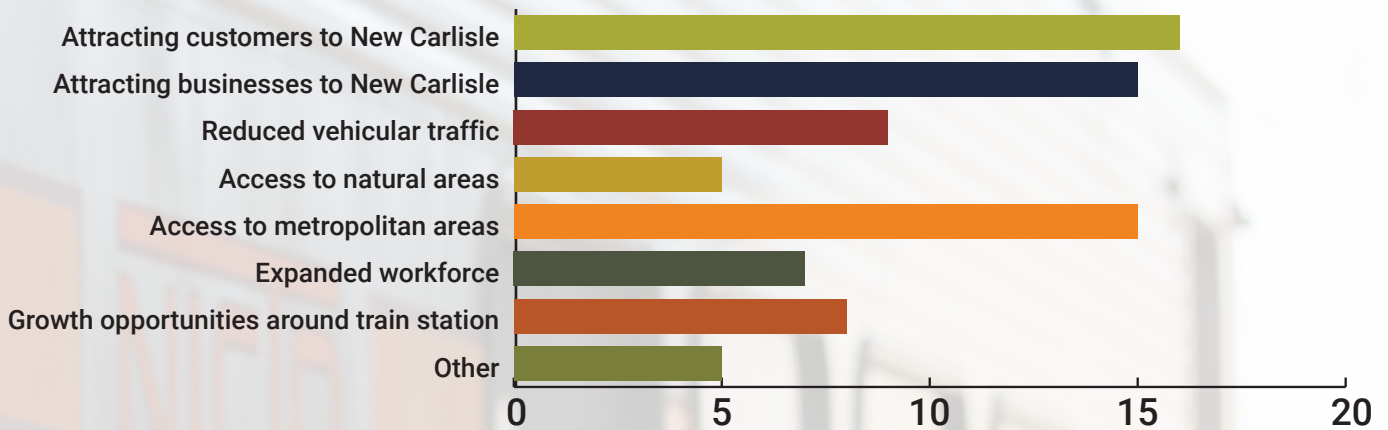

South Shore Line New Carlisle Station Public Meeting

Survey Results

A Public Meeting was held at the New Carlisle-Olive Township Public Library on Wednesday, January 29, 2025, to discuss a proposed South Shore Line Station in New Carlisle. During the meeting, attendees were invited to respond to a series of questions using their smartphones or paper handouts. The below data shows the digital and manual responses from attendees.

What do you think are the top three benefits of a new train station?

What are the three most important considerations in a new train station?