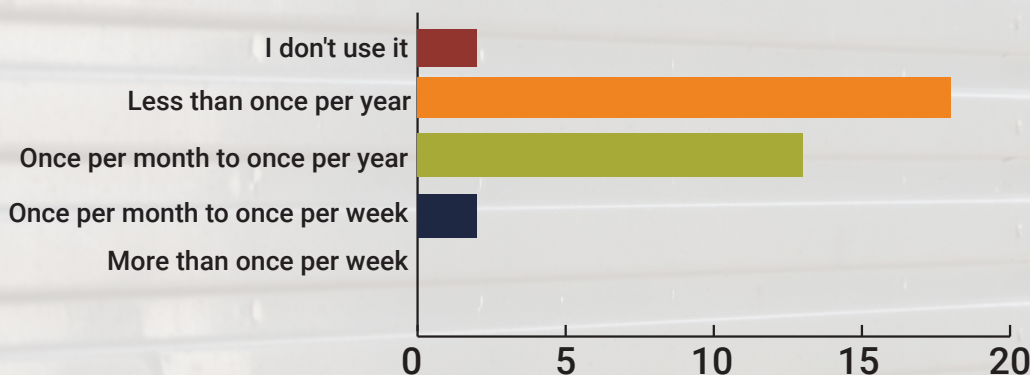

How frequently do you use the South Shore Line?