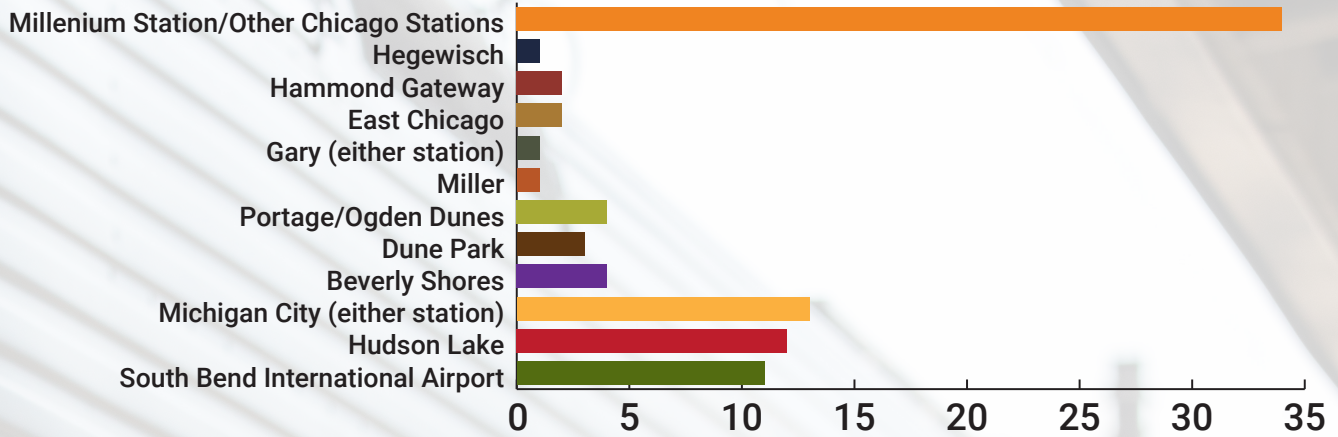

South Shore Line New Carlisle Station Public Meeting

Survey Results

A Public Meeting was held at the New Carlisle-Olive Township Public Library on Wednesday, January 29, 2025, to discuss a proposed South Shore Line Station in New Carlisle. During the meeting, attendees were invited to respond to a series of questions using their smartphones or paper handouts. The below data shows the digital and manual responses from attendees.

Do you live in New Carlisle?

Do you work in New Carlisle?

Have you ever taken the South Shore Line?

How frequently do you use the South Shore Line?

When you use the South Shore Line, which station(s) do you visit?