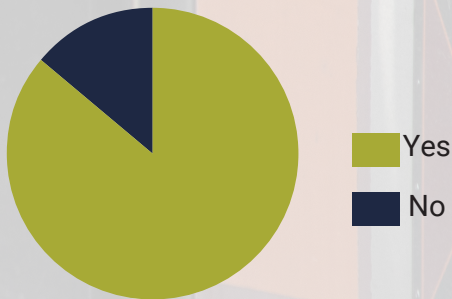

South Shore Line New Carlisle Station Public Meeting

Survey Results

A Public Meeting was held at the New Carlisle-Olive Township Public Library on Wednesday, January 29, 2025, to discuss a proposed South Shore Line Station in New Carlisle. During the meeting, attendees were invited to respond to a series of questions using their smartphones or paper handouts. The below data shows the digital and manual responses from attendees.

Do you live in New Carlisle?